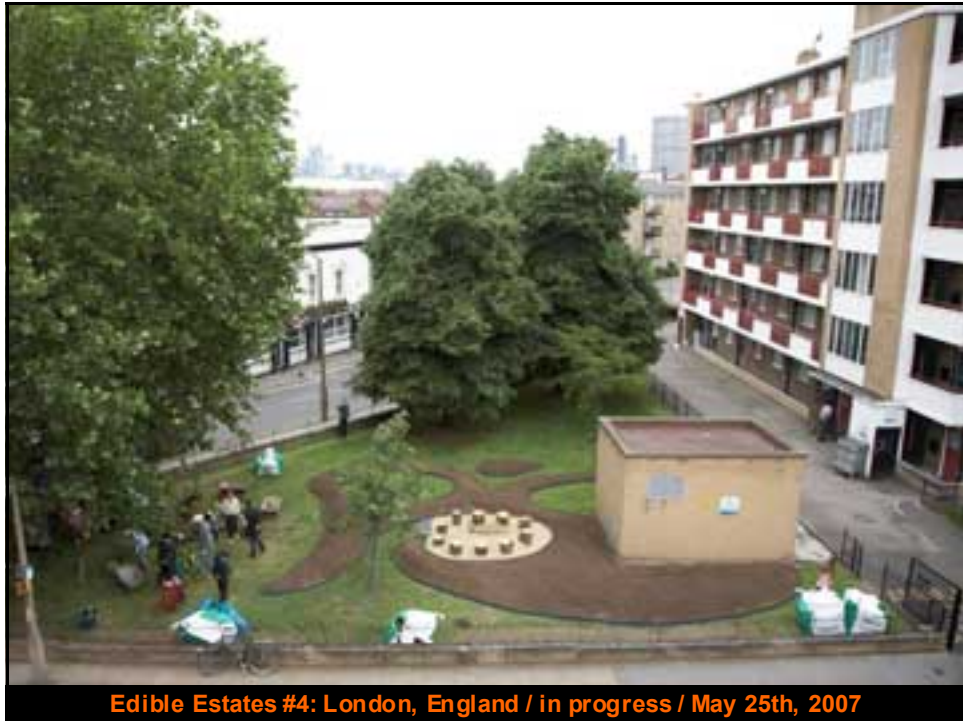

Edible Estates #4: London, England / in progress / May 25th, 2007