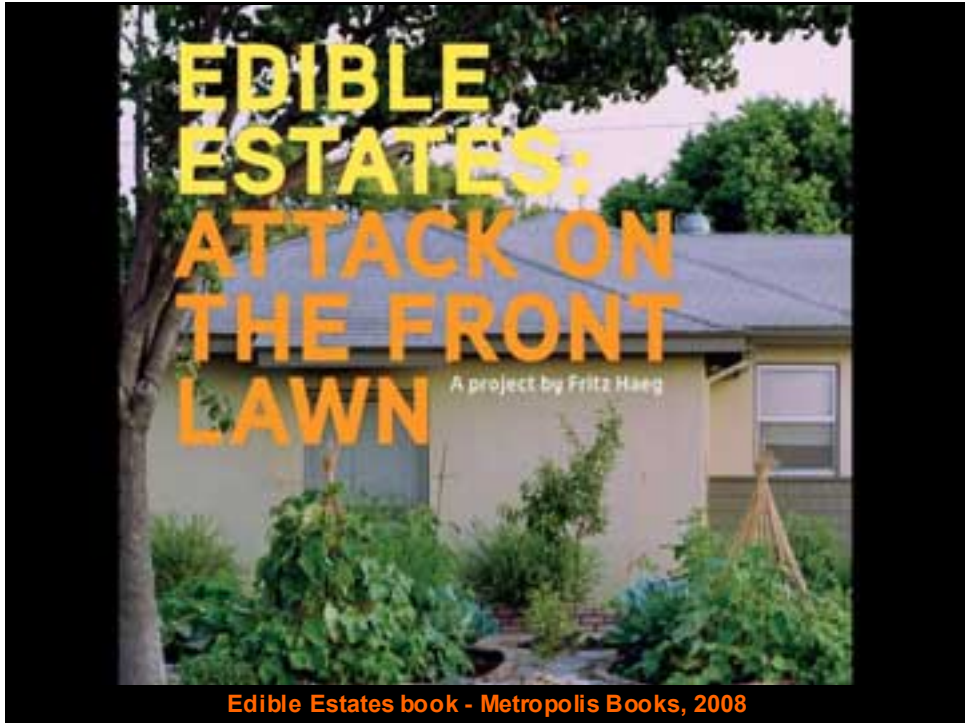

volunteers help to plant and mulch / July 8th, 2007

Michelle, Chris & Atticus Christman-Wei in their new garden 1 month later

On the left side of the path are fruit trees & vines, on the right are herbs & veg

before...

...and one month later

Edible Estate #02
Foti Residence

Lakewood, California
Southwest regional prototype

2006...the Foti family is ready to reconsider their front yard!

The logo for "Edible Estates" is at the top, featuring the text in a stylized font with yellow roots extending downwards. Below the logo are three photographs showing different residential properties. At the bottom, there is a map of the United States with a yellow square highlighting the location of Salina, Kansas.

Edible Estate #01
Stan and Priti Cox residence

Salina, Kansas
Central U.S. regional prototype

712 Custer Street / Salina, Kansas / pre-Edible Estate

712 Custer Street / Salina, Kansas / as the Midwestern Edible Estate prototype