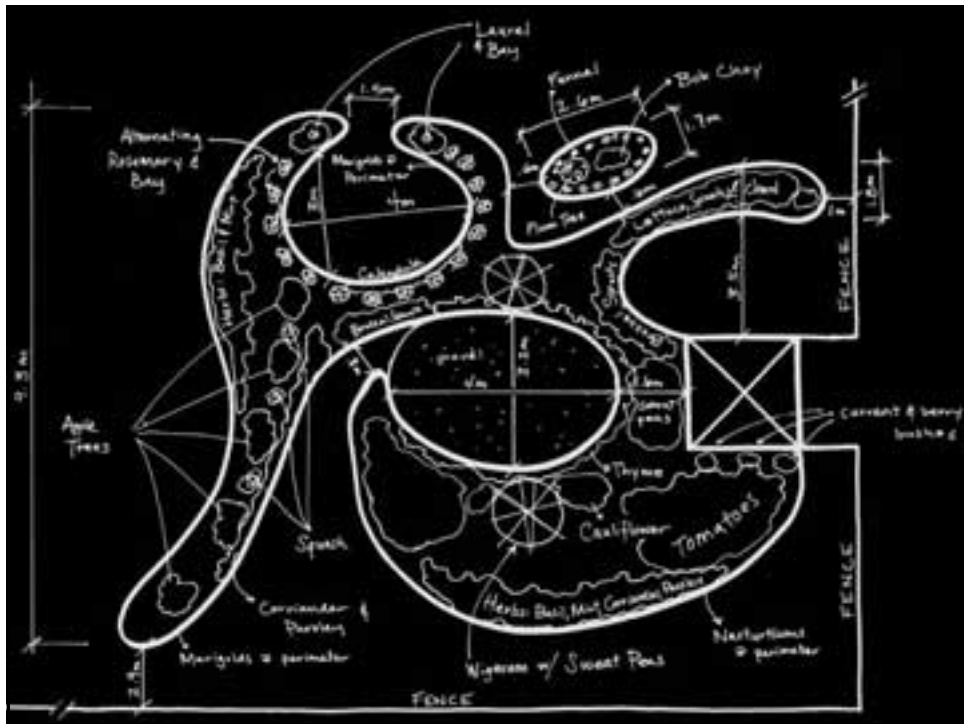

Edible Estates #4: London, England / after planting / May 26th, 2007